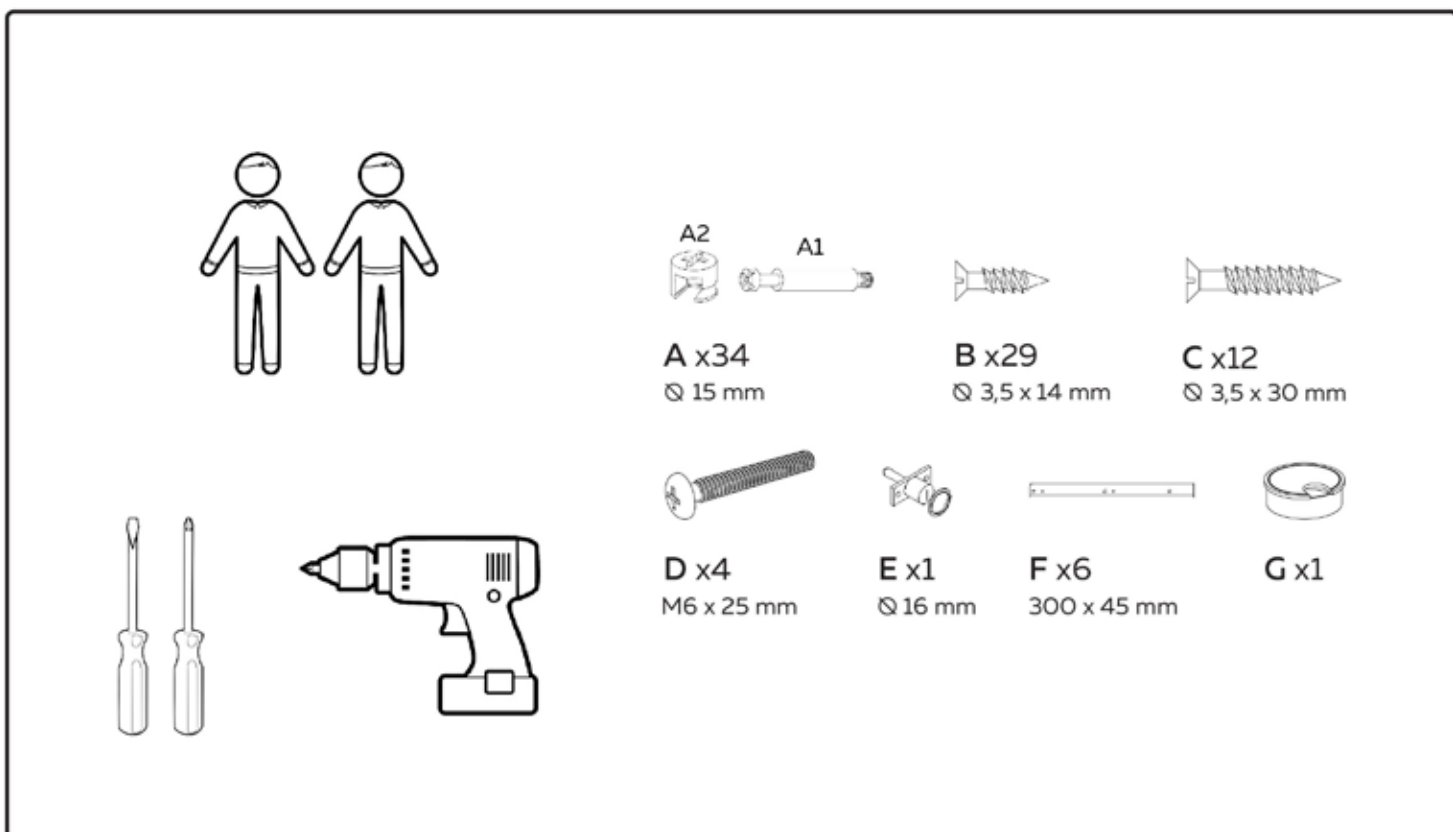

Master

B31216 1200 x 600 x 770 mm

B31416 1400 x 700 x 770 mm

BEMONDI

x12

B  x12

F  x6

1

A   x10

2

x3

A   x12

C  x12

5

x3

6x